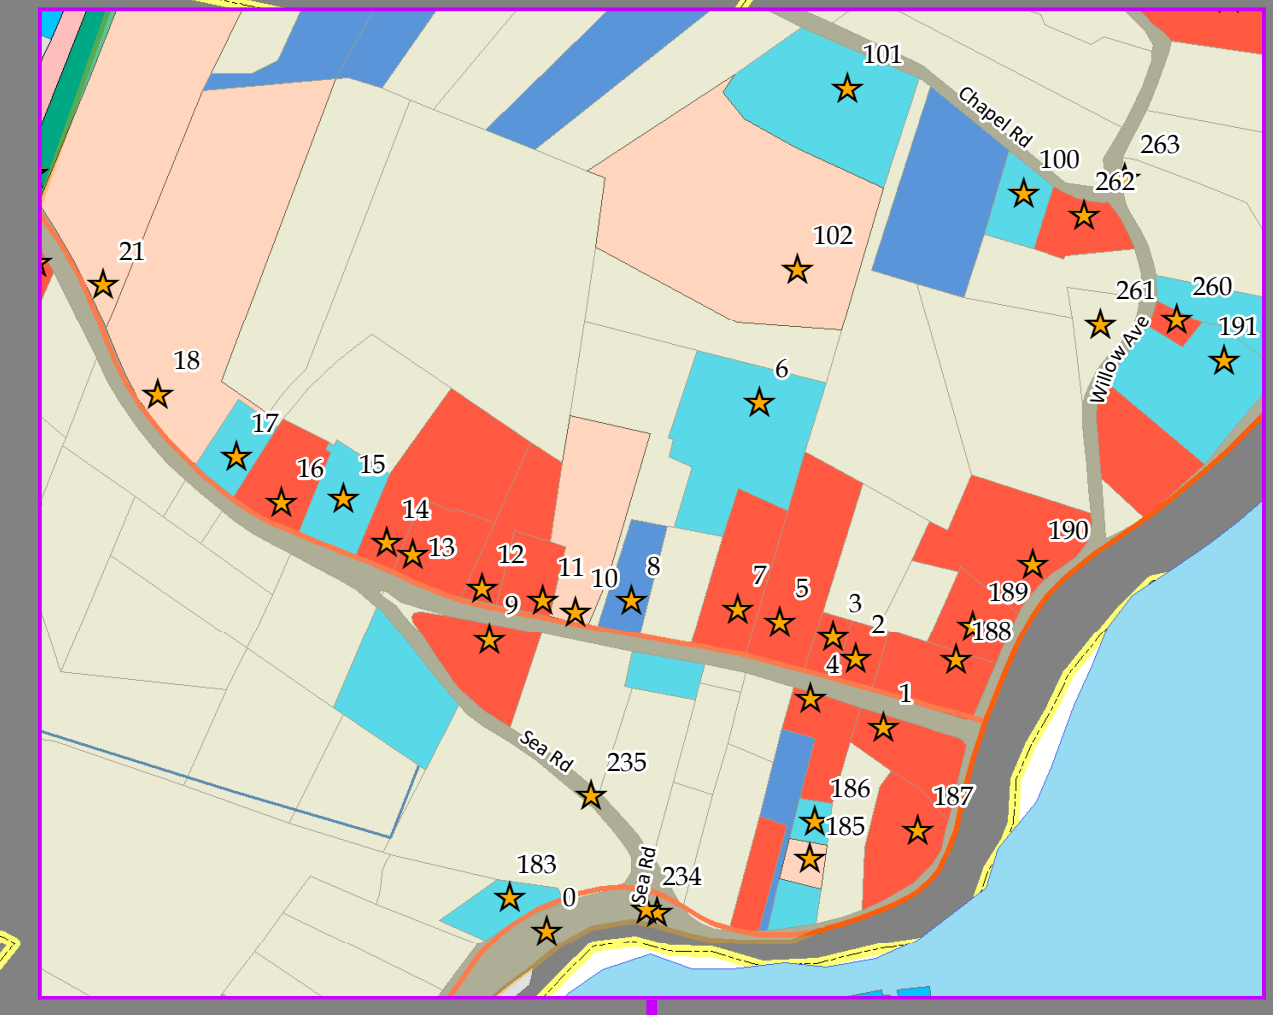

North Hampton Historic Sites Age of Structures

December 2017

- ★ Historic Sites 2017
 - Little Boars Head District
- Historical Period of Structure**
- 1600's
 - 1700's
 - 1800 - 1850
 - 1851 - 1899
 - 1900 - 1950
 - 1951 - 1974
 - Other Parcels
 - Rivers/Streams
 - Town Boundaries

Historic Sites 2017 point data was provided by the Town of North Hampton.

The Little Boars Head District was approximately digitized from a historic map ~1914.

This map is for planning purposes only. It should be noted the layers used on this map are from different scales.

Historic assessment was provided by the North Hampton Heritage Commission.