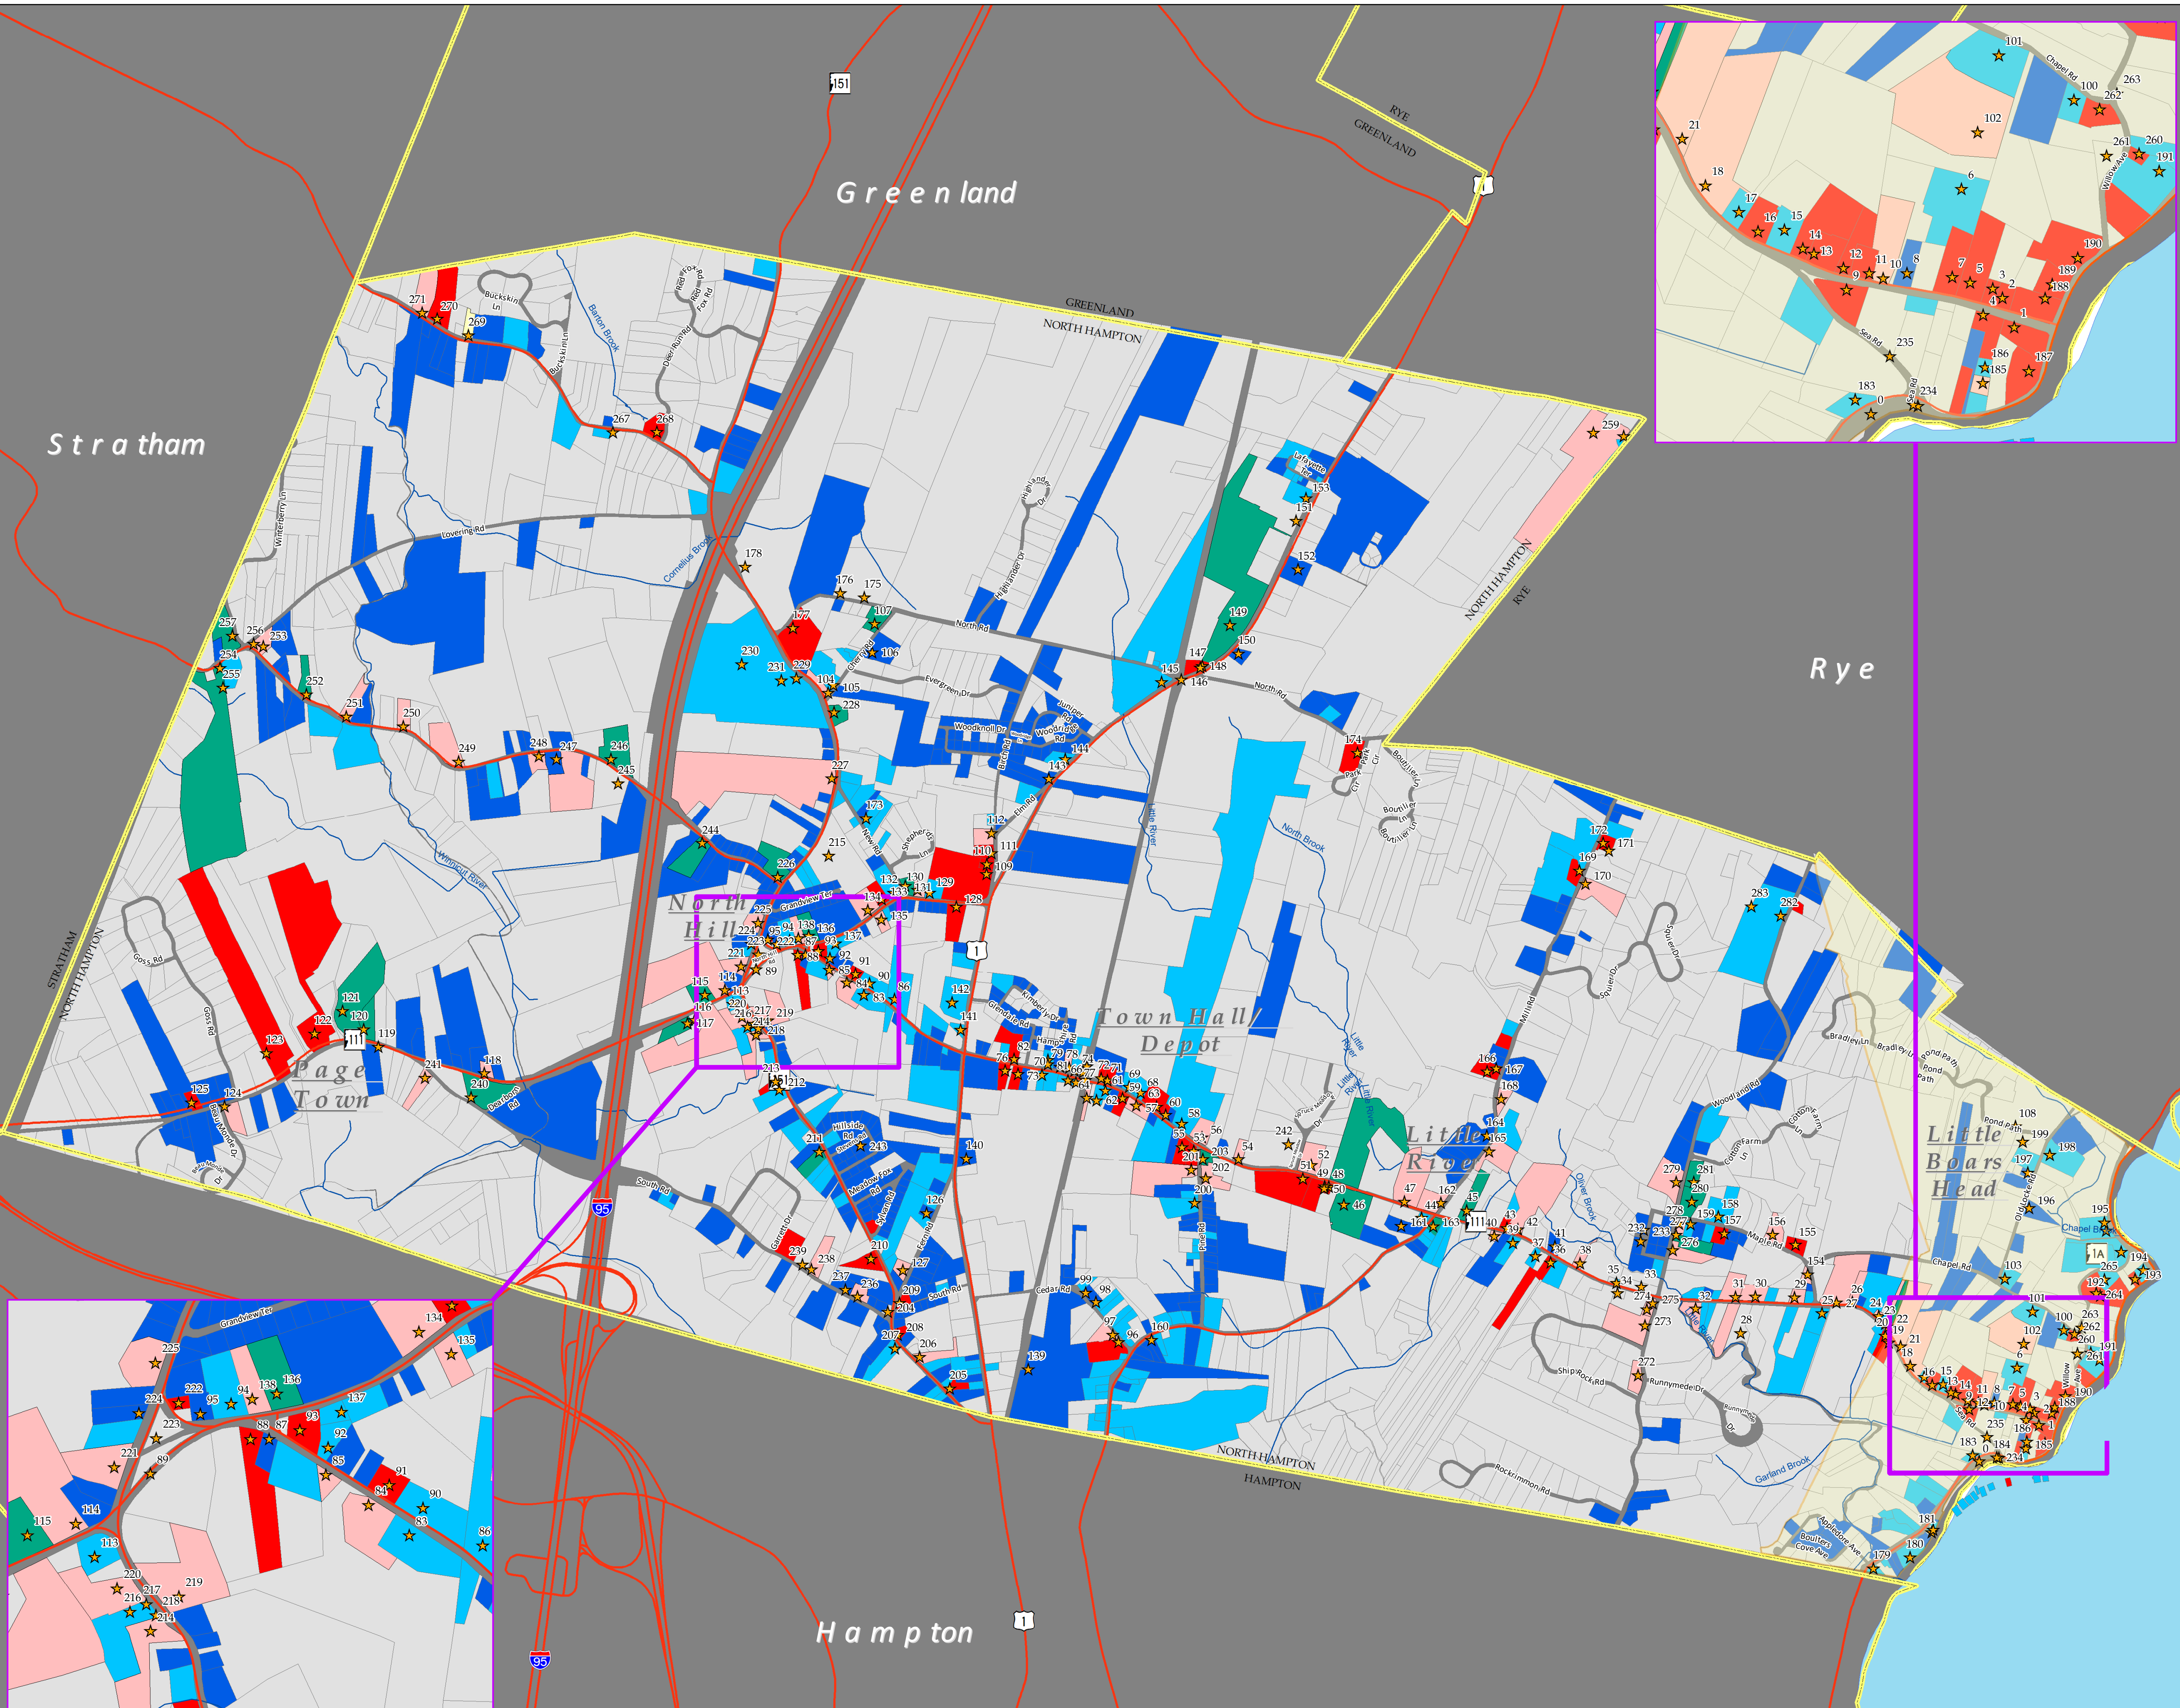

North Hampton Historic Sites Age of Structures

December 2017

- ★ Historic Sites 2017
 - Little Boars Head District
- Historical Period of Structure**
- 1600's
 - 1700's
 - 1800 - 1850
 - 1851 - 1899
 - 1900 - 1950
 - 1951 - 1974
 - Other Parcels
 - Rivers/Streams
 - Town Boundaries

Historic Sites 2017 point data was provided by the Town of North Hampton.

The Little Boars Head District was approximately digitized from a historic map ~1914.

This map is for planning purposes only. It should be noted the layers used on this map are from different scales.

Historic assessment was provided by the North Hampton Heritage Commission.