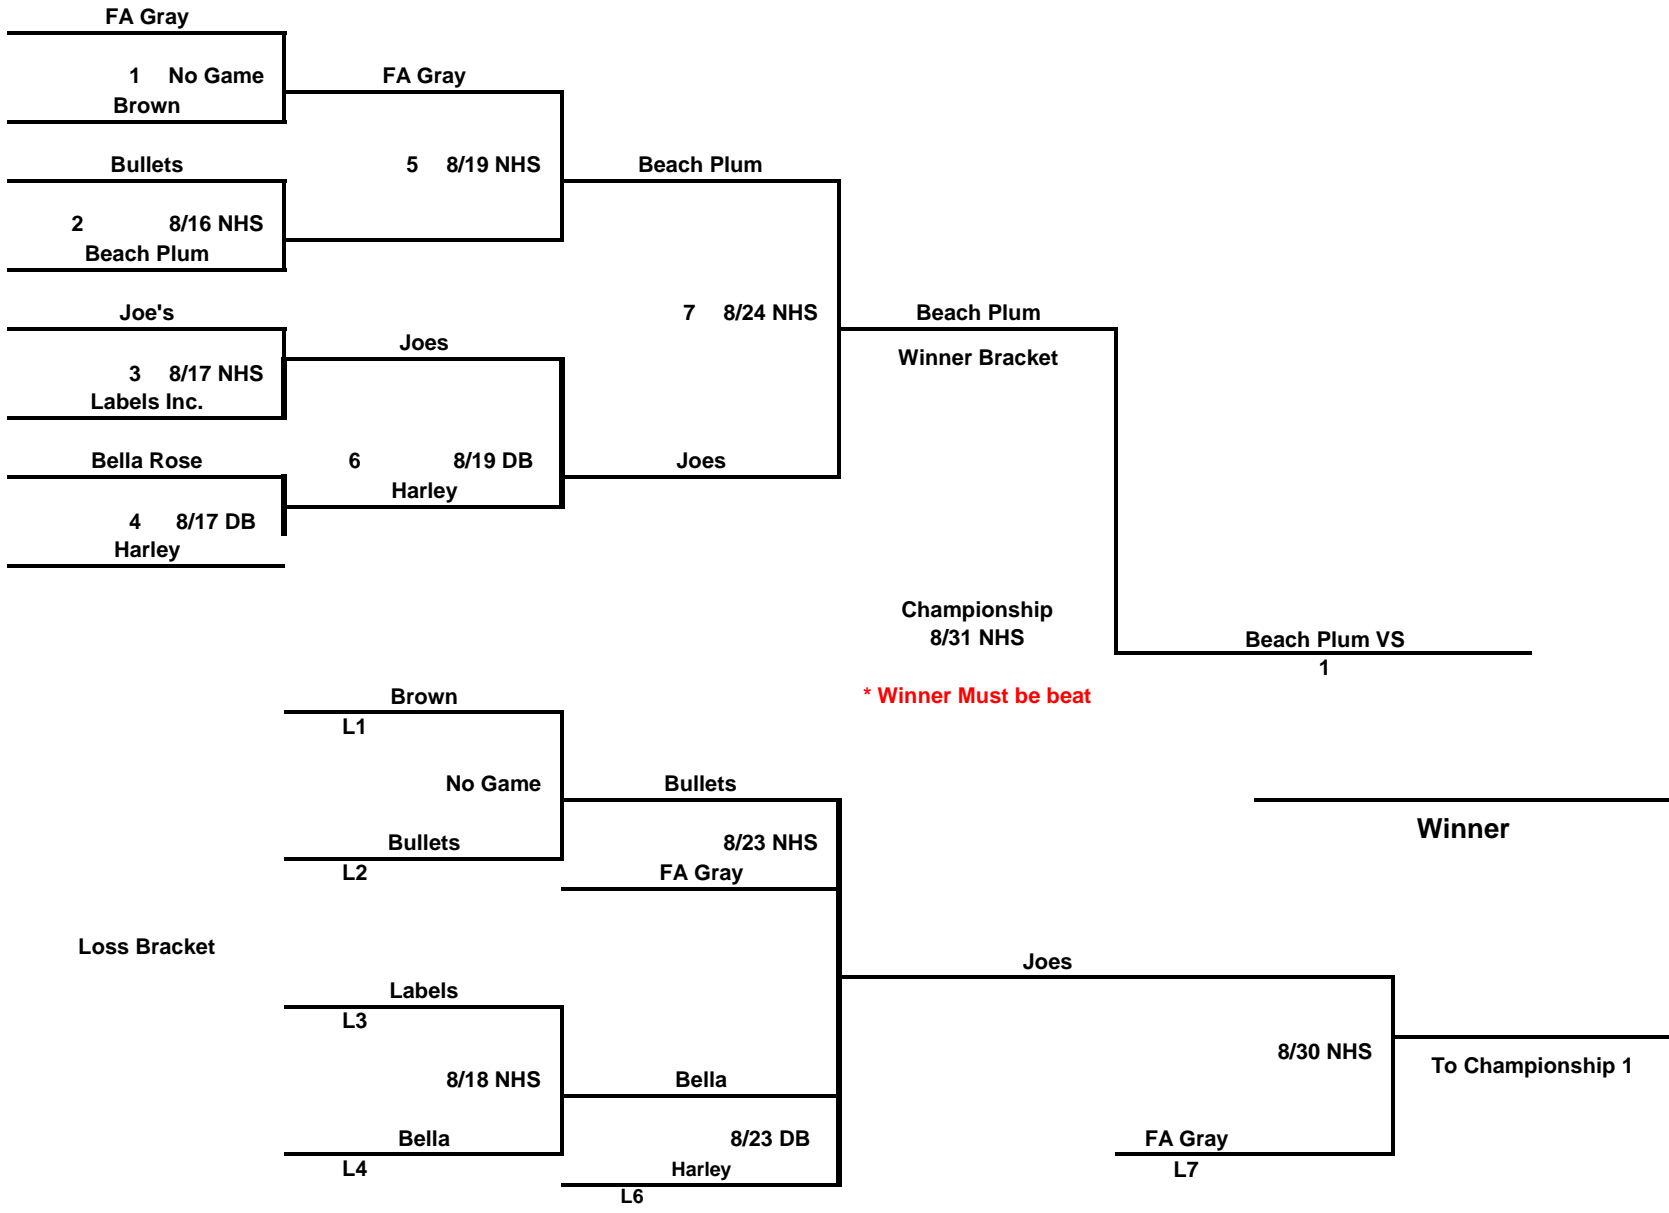

NH Softball 2010 Tourney

Double Elimination

8 Slot Tournament Bracket